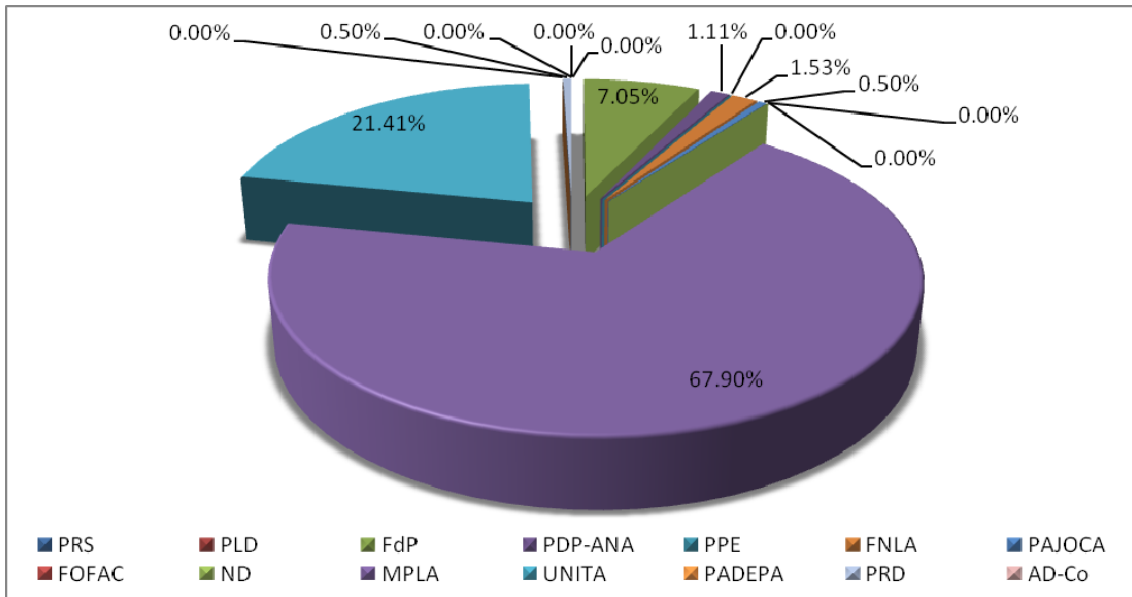

# FOLHA 8

Total space allocated to political parties on campaign news and opinion articles.

Tone allocated to political parties on campaign news and opinion articles.

Categories.

Monitoring results from 11 August to 3 September. Adverts excluded.