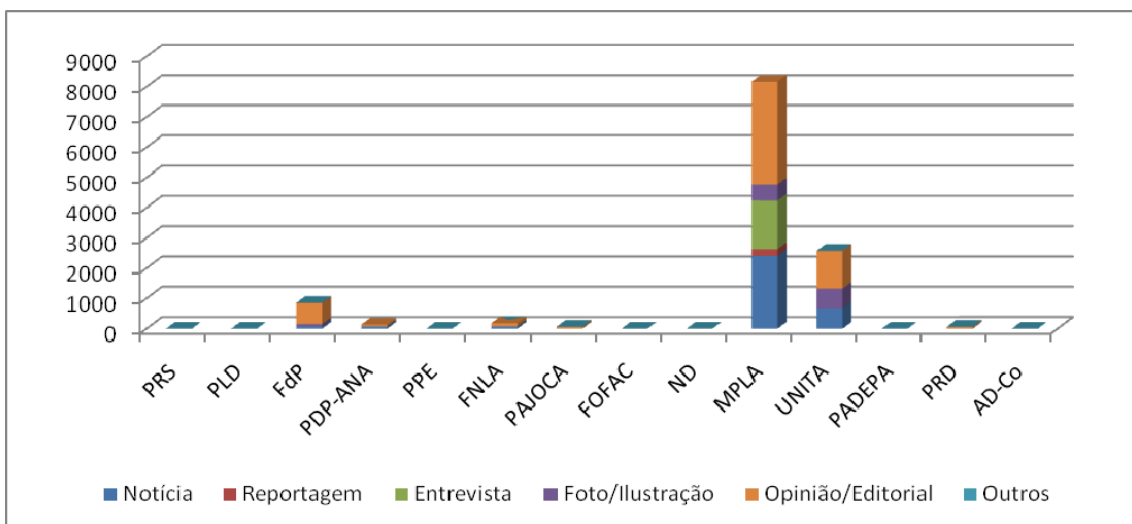

# FOLHA 8

Total space allocated to political parties on campaign news and opinion articles.

Tone allocated to political parties on campaign news and opinion articles.

Categories.

Monitoring results from 11 August to 3 September. Adverts excluded.