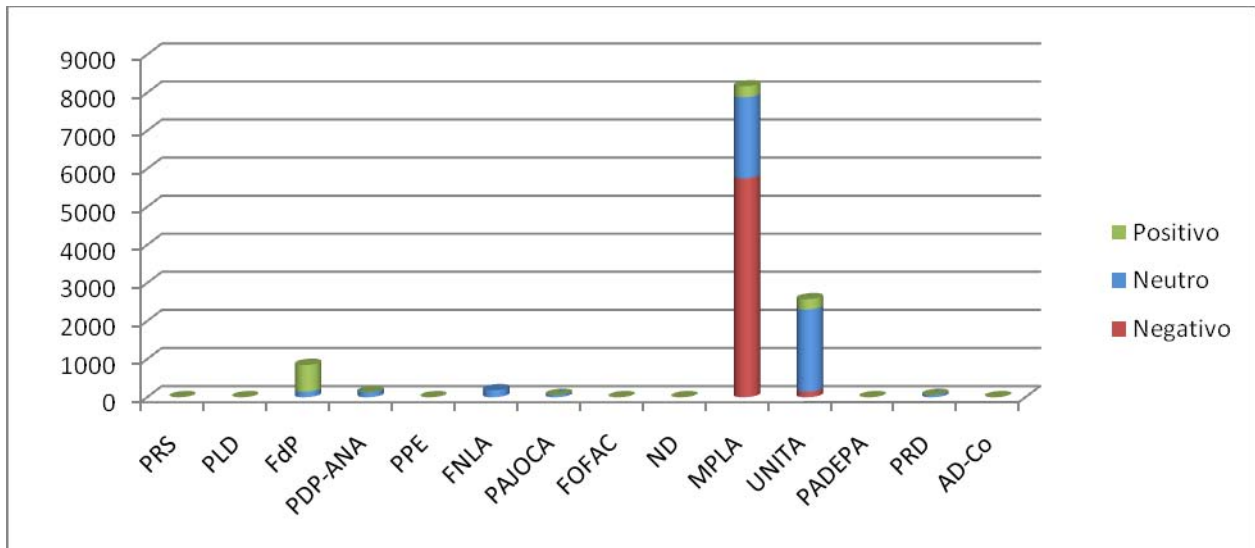

# FOLHA 8

Total space allocated to political parties on campaign news and opinion articles.

Tone allocated to political parties on campaign news and opinion articles.

Categories.

Monitoring results from 11 August to 3 September. Adverts excluded.