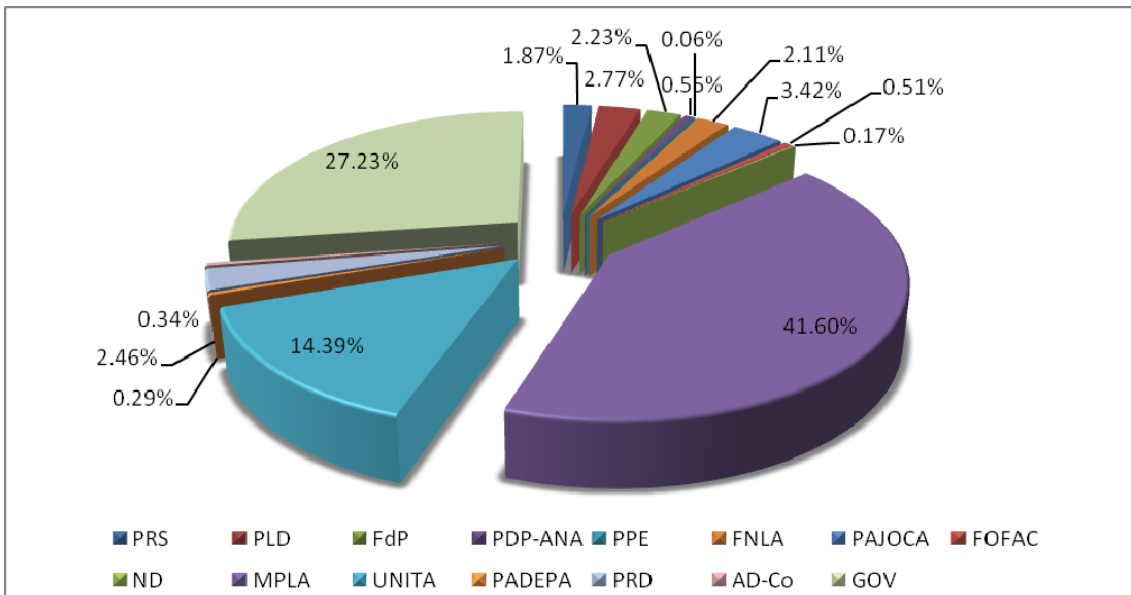

JORNAL DE ANGOLA

Total space allocated to political parties on campaign news.

Total space allocated to political parties and Government on campaign news.

Tone in which the information was presented.