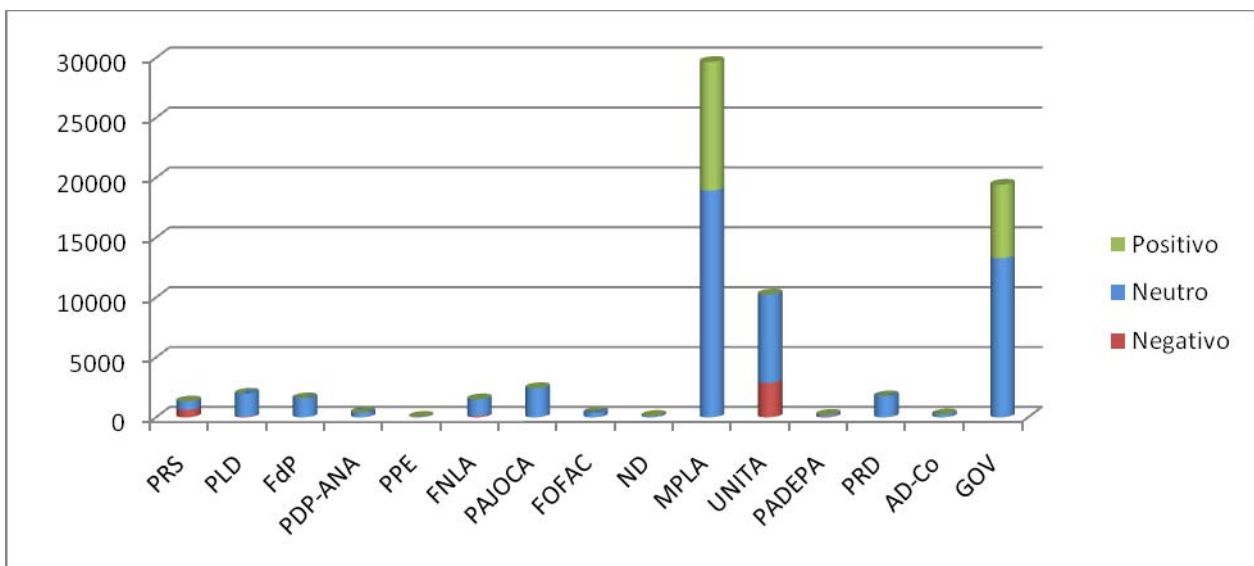

JORNAL DE ANGOLA

Total space allocated to political parties on campaign news.

Total space allocated to political parties and Government on campaign news.

Tone in which the information was presented.