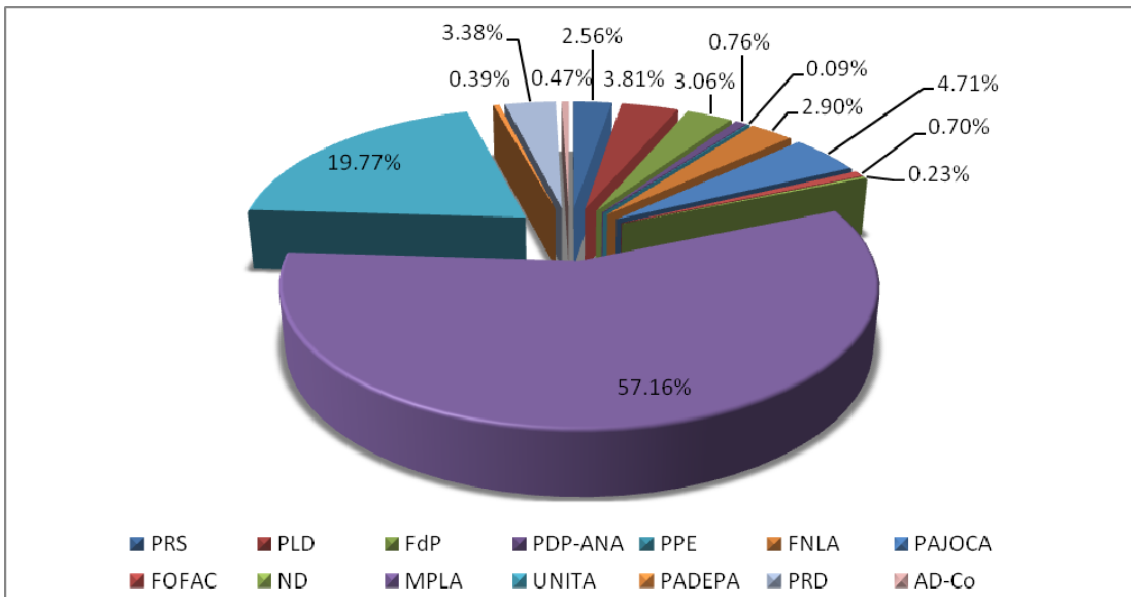

JORNAL DE ANGOLA

Total space allocated to political parties on campaign news.

Total space allocated to political parties and Government on campaign news.

Tone in which the information was presented.