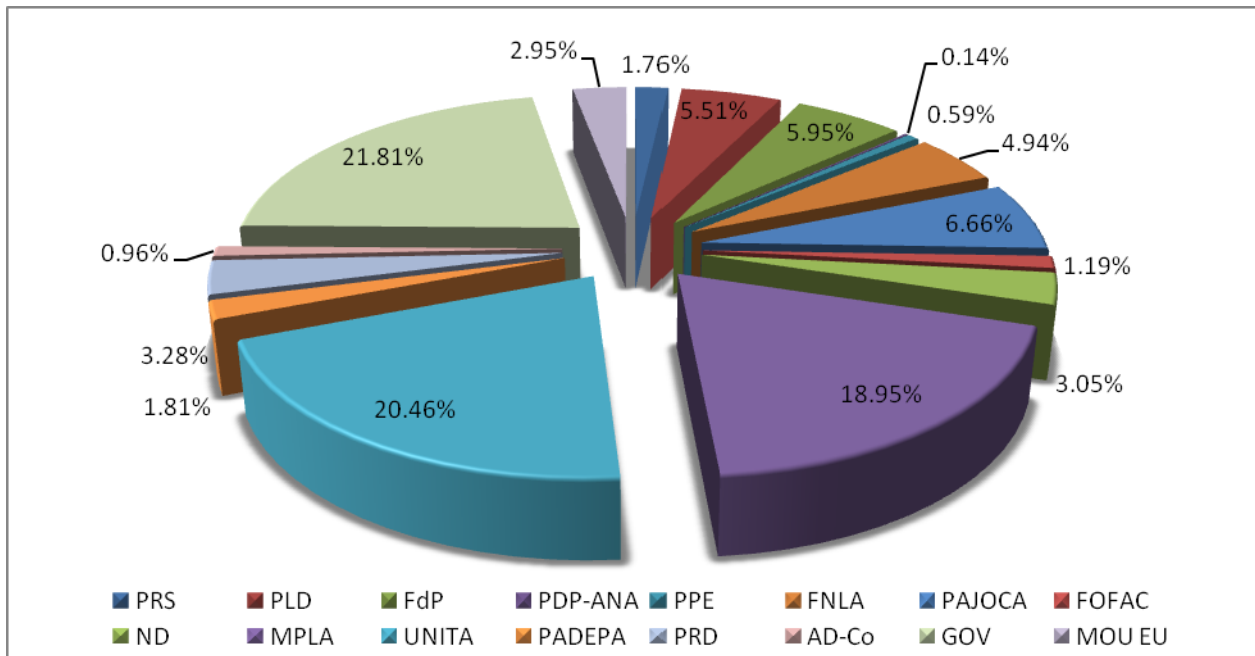

RÁDIO ECCLÉSIA

Total airtime allocated to political parties on news programs.

Total airtime allocated to political parties and Government on news programs.

Tone in which information was presented.