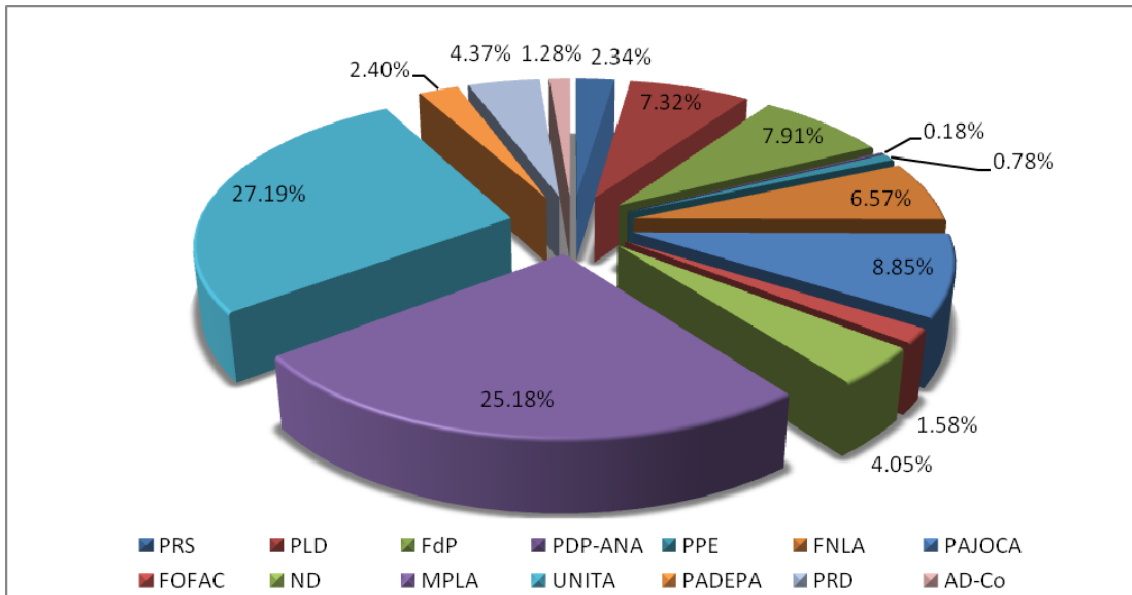

RÁDIO ECCLÉSIA

Total airtime allocated to political parties on news programs.

Total airtime allocated to political parties and Government on news programs.

Tone in which information was presented.