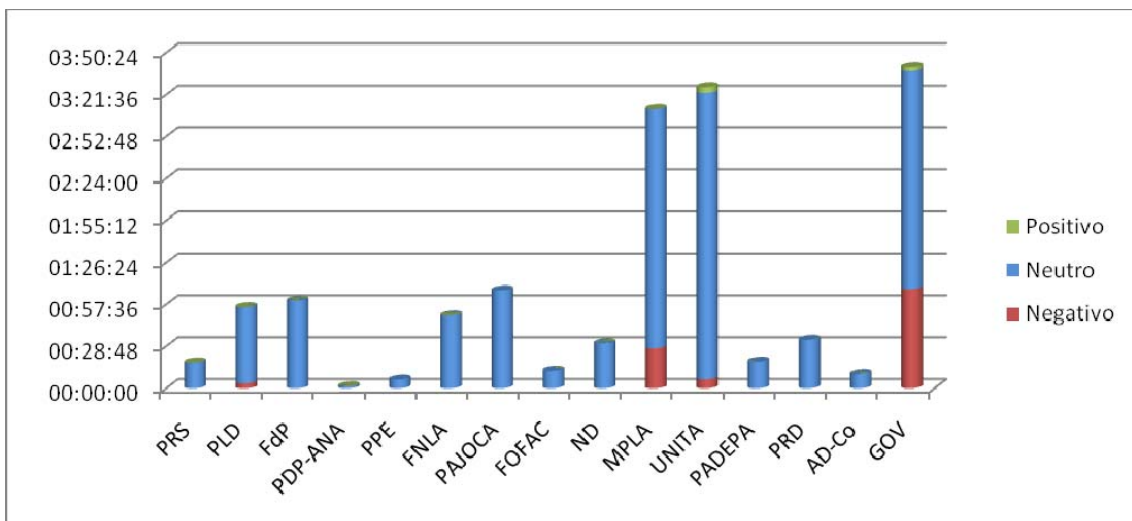

RÁDIO ECCLÉSIA

Total airtime allocated to political parties on news programs.

Total airtime allocated to political parties and Government on news programs.

Tone in which information was presented.