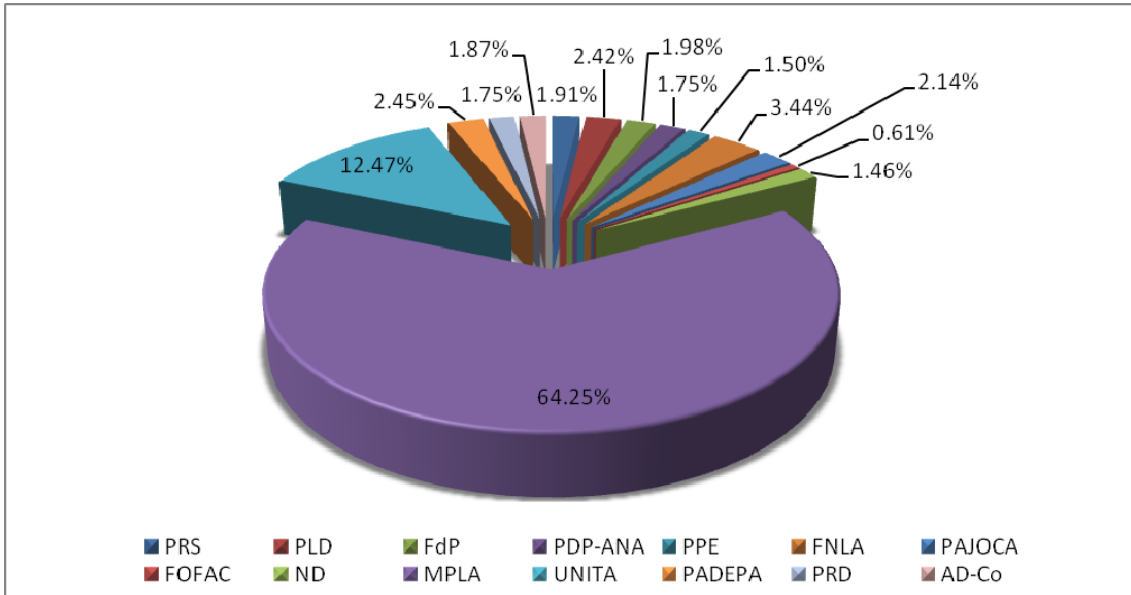

# RNA

Total airtime allocated to political parties by RNA Canal A on news programs.

Total airtime allocated to political parties and Government by RNA Canal A on news programs.

Tone in which the information was presented.

Monitoring results from 11 August to 3 September. Programmes monitored: “Jornal da Hora”, “Manhã informativa”, “Jornal de Actualidade”, “Rádio Jornal”, “Jornal da Noite”, “Jornal de Campanha” and “Jornal da Meia-Noite”