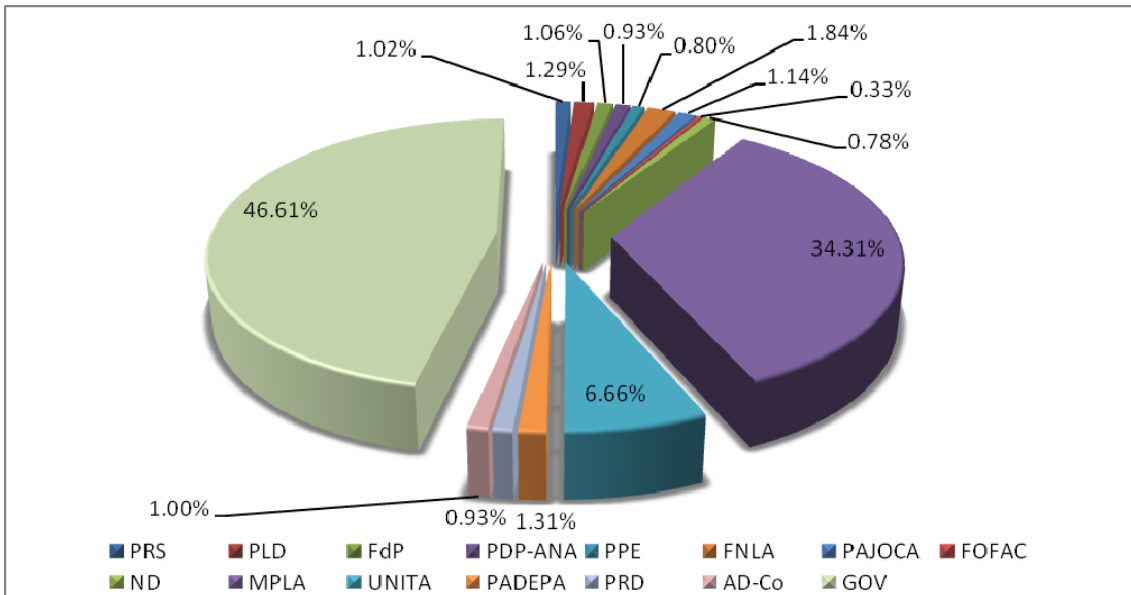

# RNA

Total airtime allocated to political parties by RNA Canal A on news programs.

Total airtime allocated to political parties and Government by RNA Canal A on news programs.

Tone in which the information was presented.

Monitoring results from 11 August to 3 September. Programmes monitored: “Jornal da Hora”, “Manhã informativa”, “Jornal de Actualidade”, “Rádio Jornal”, “Jornal da Noite”, “Jornal de Campanha” and “Jornal da Meia-Noite”