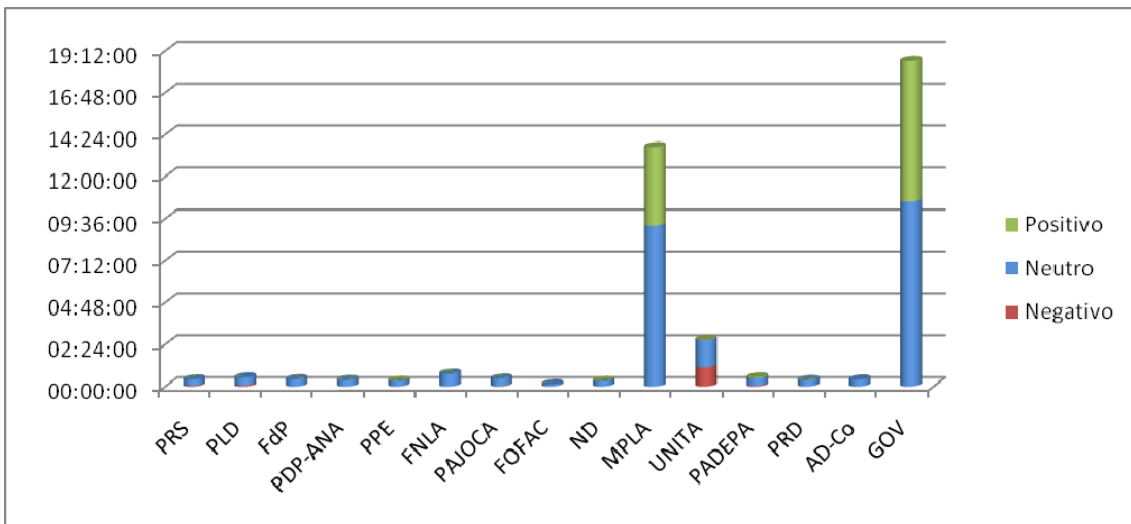

# RNA

Total airtime allocated to political parties by RNA Canal A on news programs.

Total airtime allocated to political parties and Government by RNA Canal A on news programs.

Tone in which the information was presented.

Monitoring results from 11 August to 3 September. Programmes monitored: “Jornal da Hora”, “Manhã informativa”, “Jornal de Actualidade”, “Rádio Jornal”, “Jornal da Noite”, “Jornal de Campanha” and “Jornal da Meia-Noite”