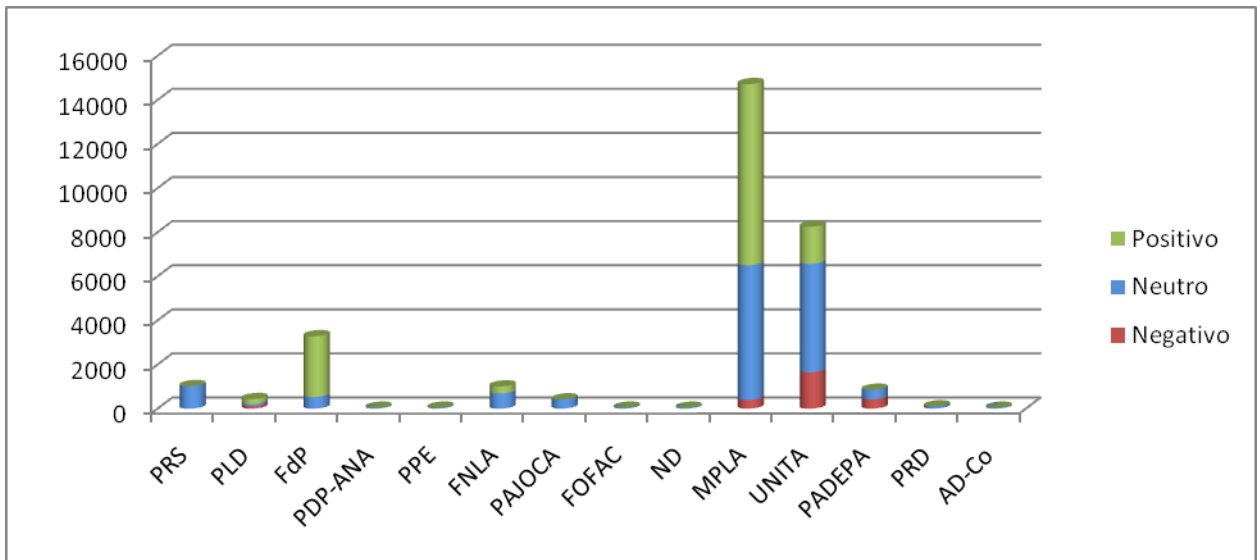

# SEMANÁRIO ANGOLENSE

Total space allocated to political parties on campaign news and opinion articles.

Tone allocated to political parties on campaign news and opinion articles.

Categories.