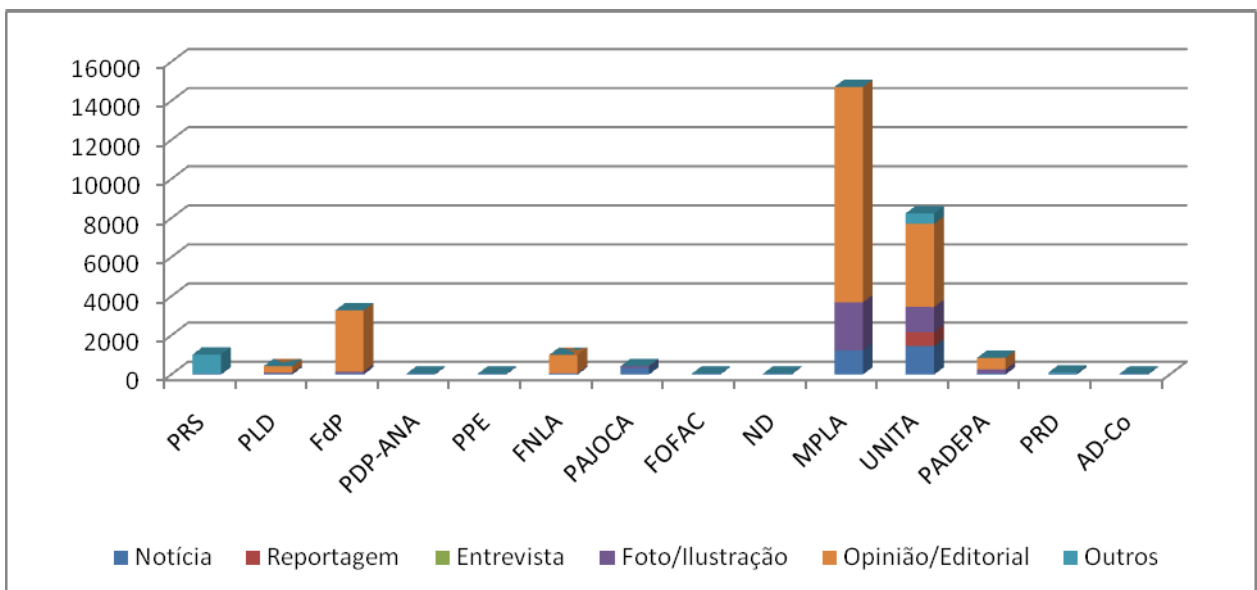

# SEMANÁRIO ANGOLENSE

Total space allocated to political parties on campaign news and opinion articles.

Tone allocated to political parties on campaign news and opinion articles.

Categories.