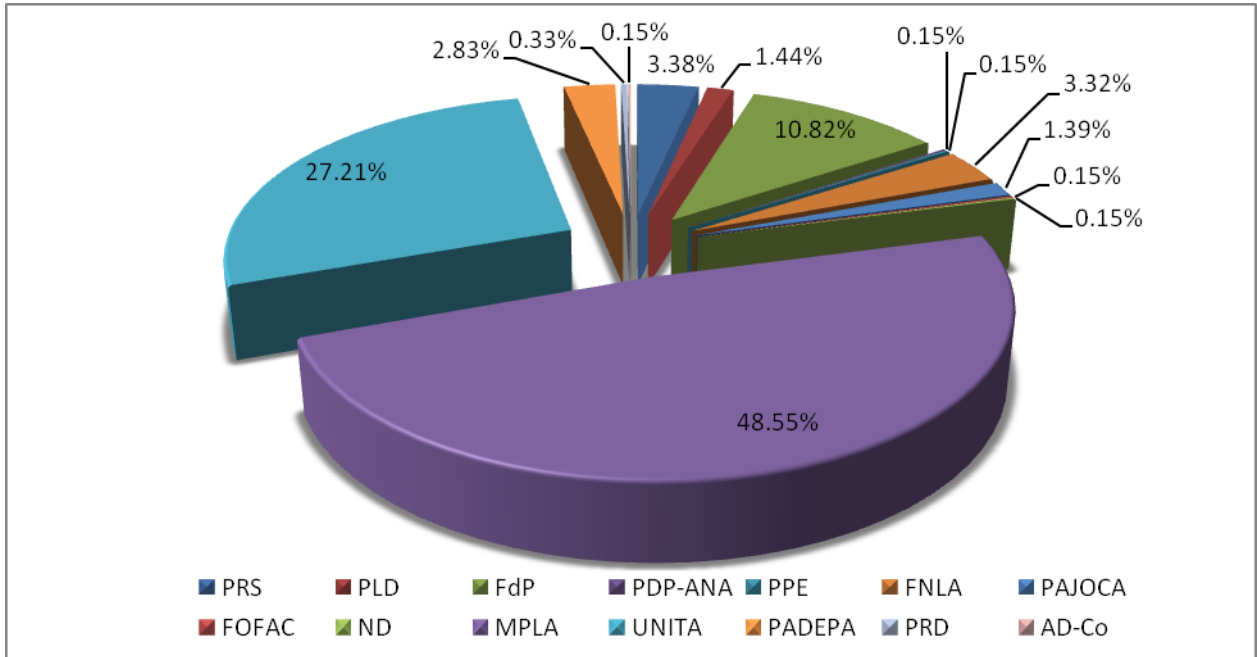

# SEMANÁRIO ANGOLENSE

Total space allocated to political parties on campaign news and opinion articles.

Tone allocated to political parties on campaign news and opinion articles.

Categories.