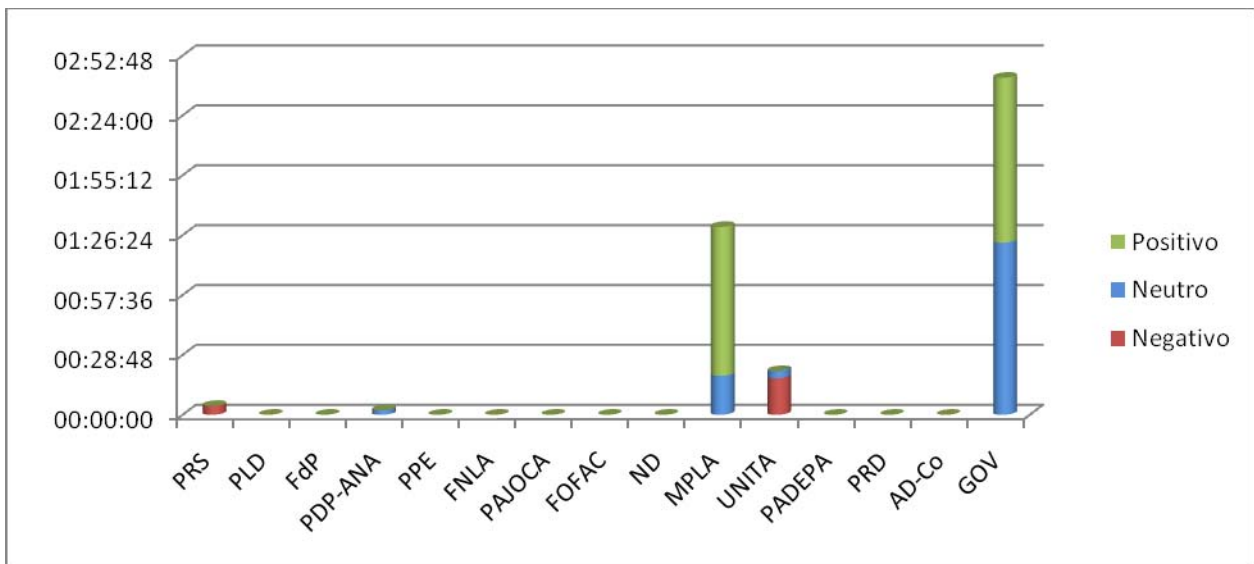

TPA 2

Total airtime allocated to political parties on news programs.

Total airtime allocated to political parties and Government on news programs.

Tone in which the information was presented.

Monitoring results from 11 August to 3 September. Programmes monitored: "Jornal 1" and "Jornal 2".