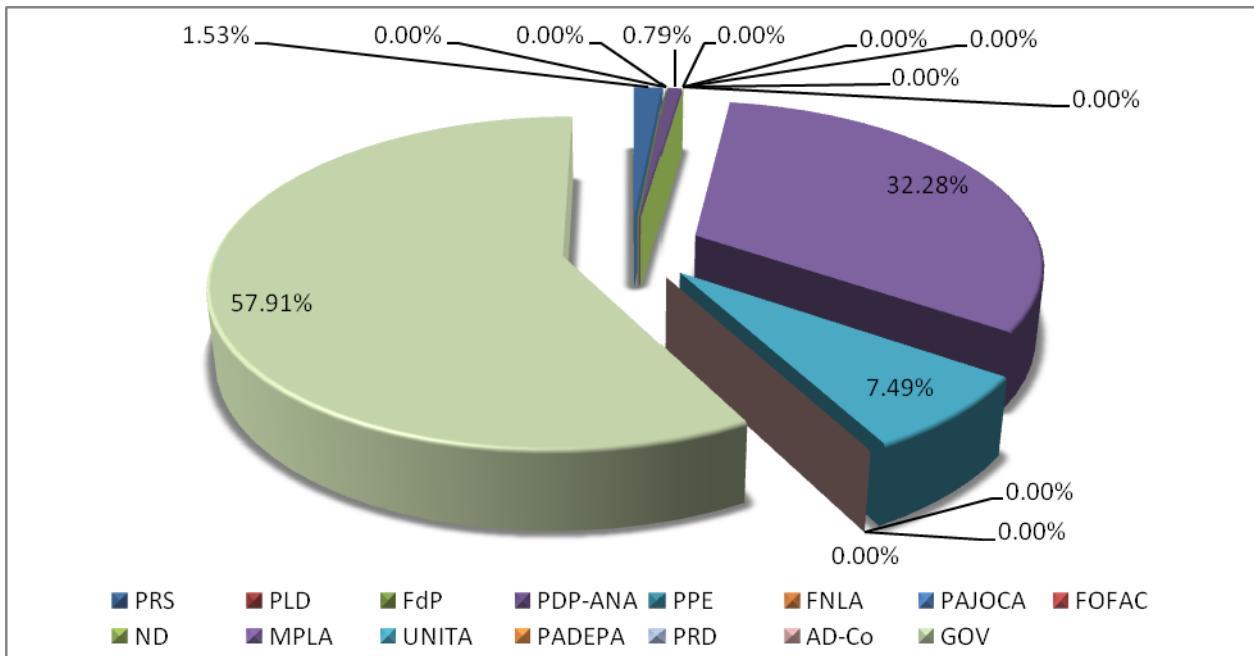

TPA 2

Total airtime allocated to political parties on news programs.

Total airtime allocated to political parties and Government on news programs.

Tone in which the information was presented.

Monitoring results from 11 August to 3 September. Programmes monitored: "Jornal 1" and "Jornal 2".