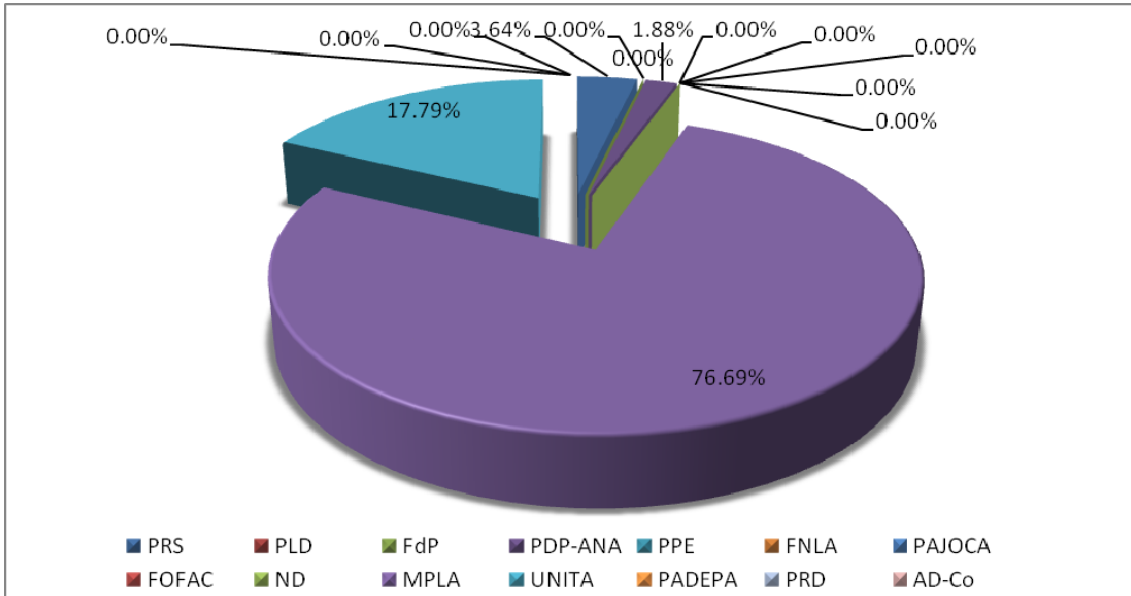

TPA 2

Total airtime allocated to political parties on news programs.

Total airtime allocated to political parties and Government on news programs.

Tone in which the information was presented.

Monitoring results from 11 August to 3 September. Programmes monitored: "Jornal 1" and "Jornal 2".